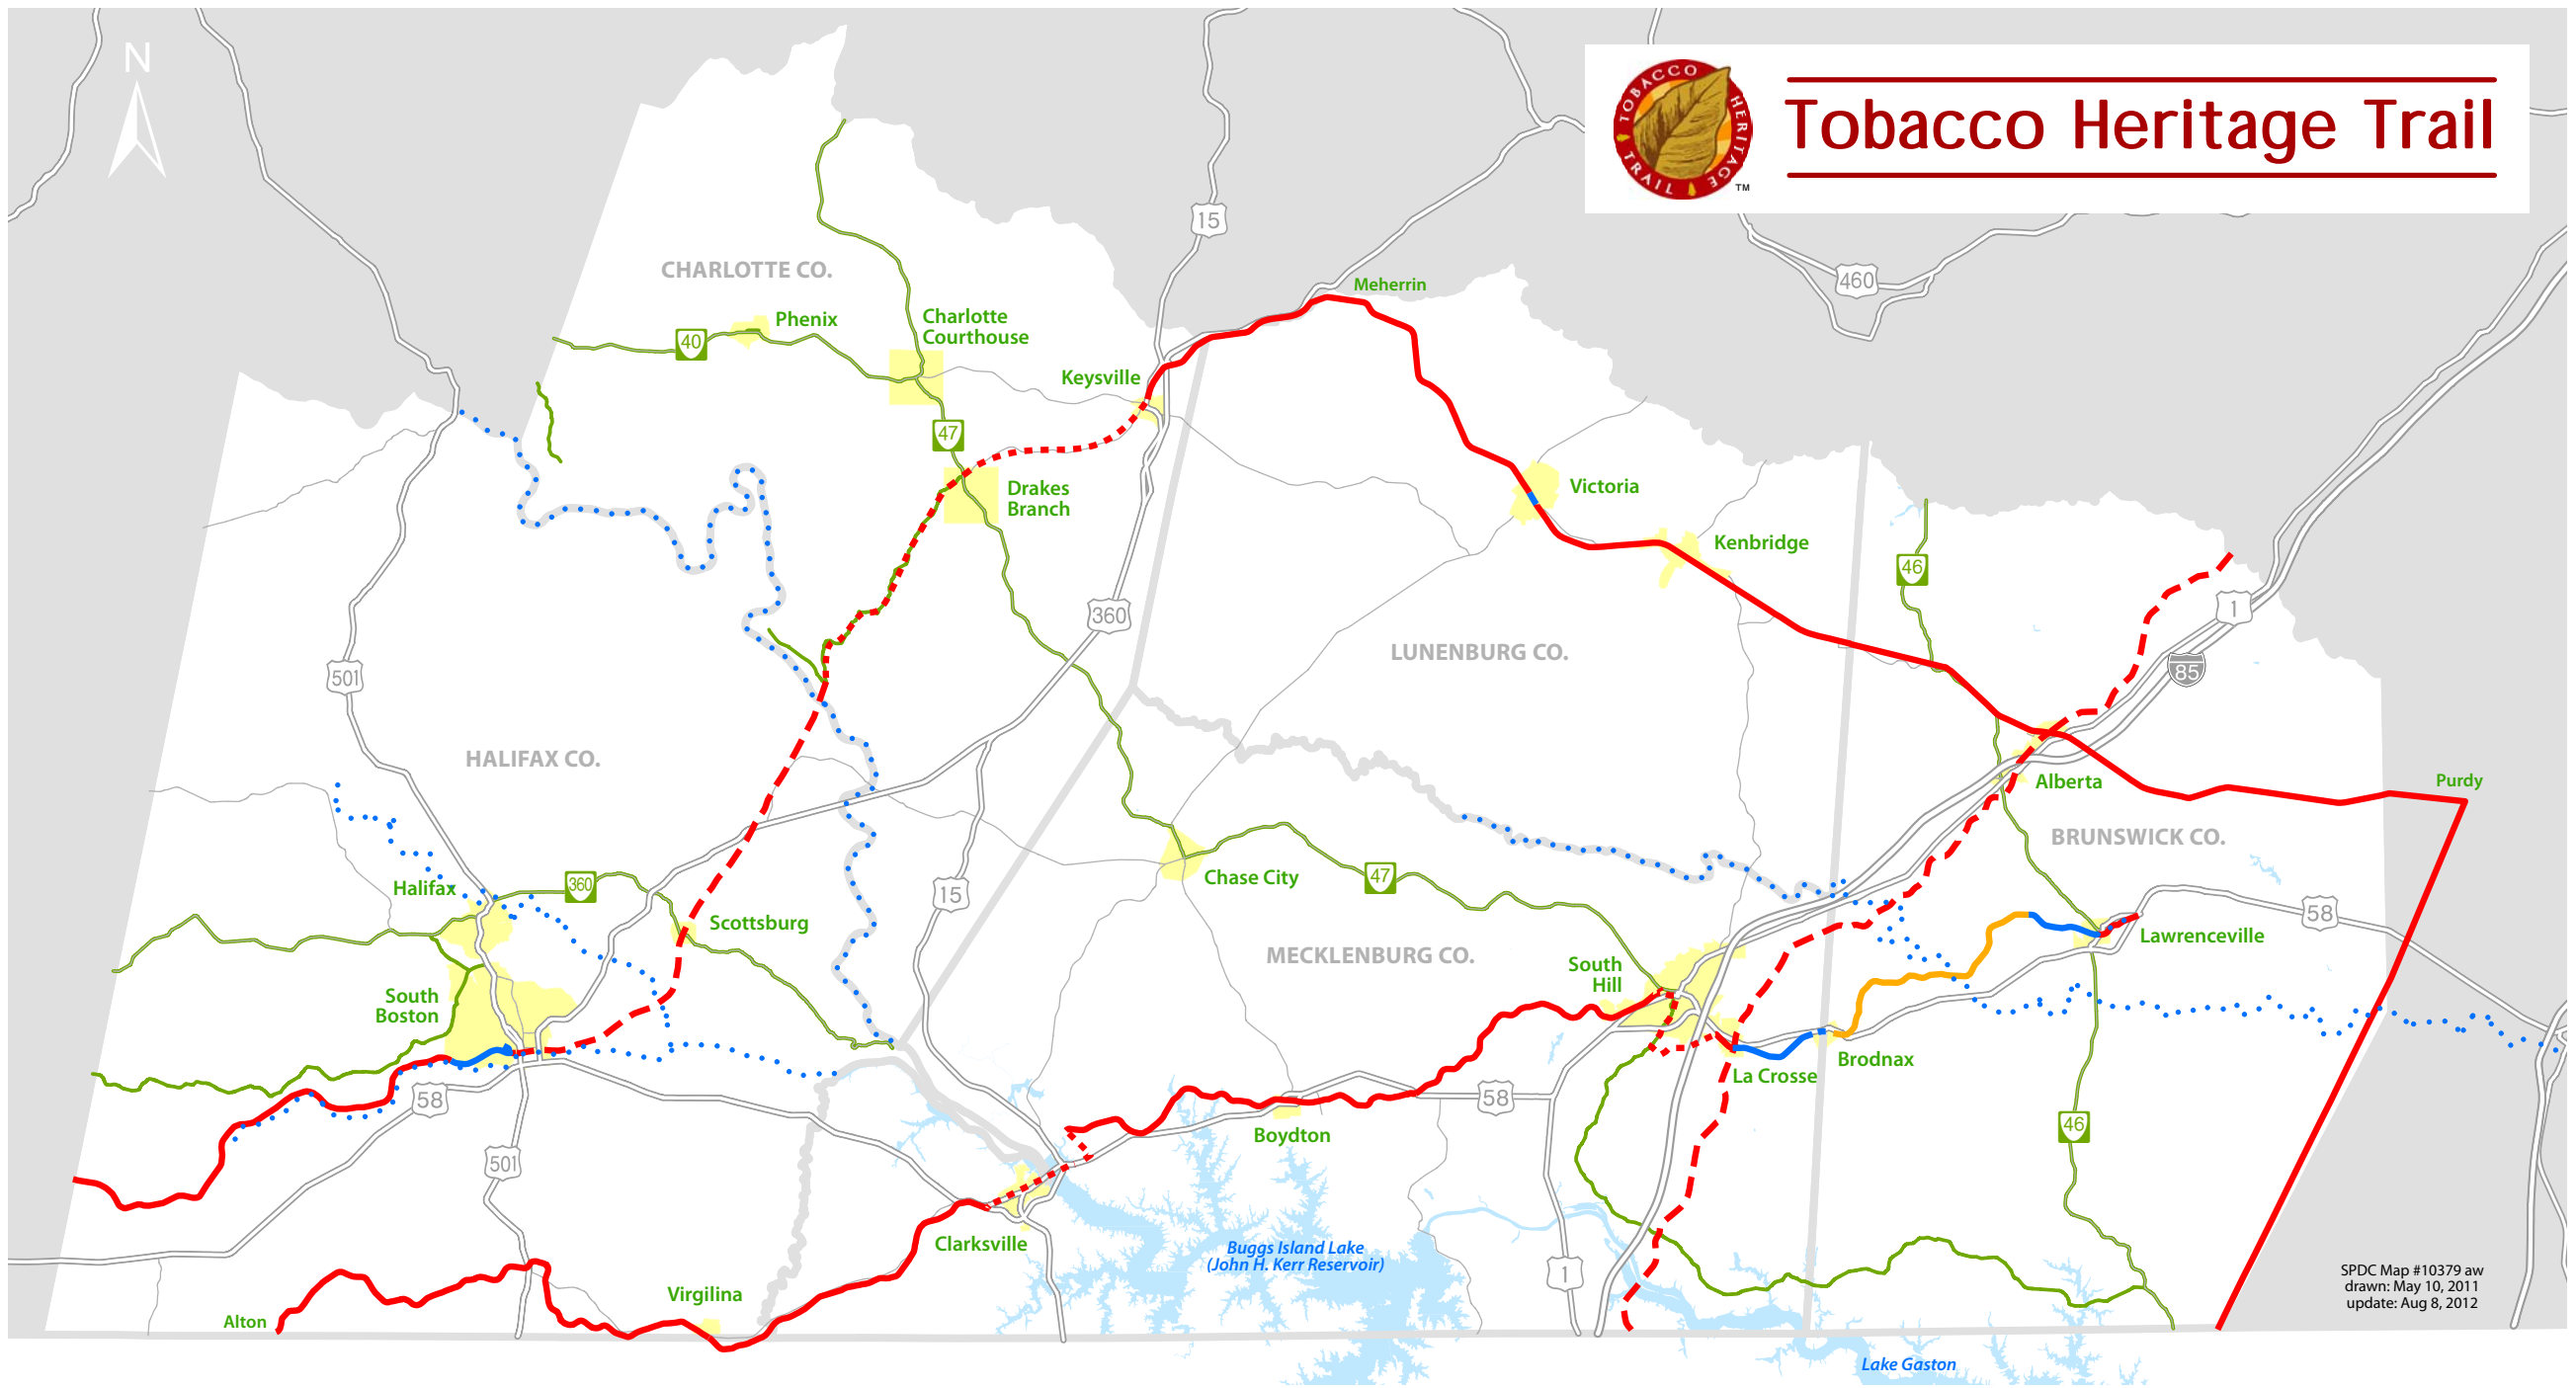

Tobacco Heritage Trail

SPDC Map #10379 aw
drawn: May 10, 2011
update: Aug 8, 2012

Interstate Highway

Va. Primary Highway

Off-Road

On Road

Trail Complete

Incorporated Town

US Highway

Va. Scenic Byway

Off-Road

Off-Road

Trail Under Construction

Blueway

Off-Road

Rail with Trail

On-Road

Future Trail

Scale: